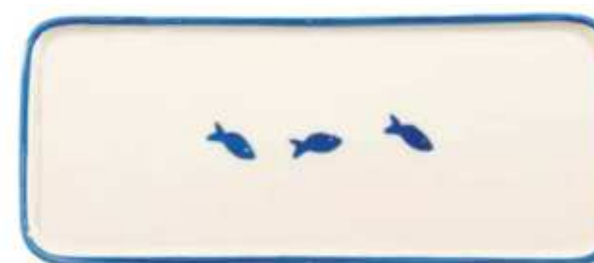

LI00404
Yellow

LI00405
Green

LI00407
Sand

LI00409
Gray

LI00411
Fish

SMALL BOWL

\$20 each/packed in sets of 4

H 2.5" | D 5.25"