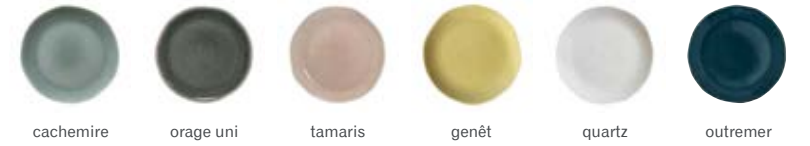

These timeless, organic shapes are born from a soft, imperfect round shape. Available in a range of poetic effect glazes that encourage a playful mix of colours, the Maguelone collection works very well as a matte/glossy match with Jardin de Maguelone.

maguelone

maguelone

assiette XL
plate XL
Ø 31 cm / H 2 cm

cachemire JA963548
orage uni JA963547
tamaris JA964218
genêt JA964231
quartz JA964452
outremer JA965074

pasta
pasta
Ø 22,5 cm / H 4,5 cm

cachemire JA963551
orage uni JA963550
tamaris JA964221
genêt JA964234
quartz JA964455
outremer JA965077